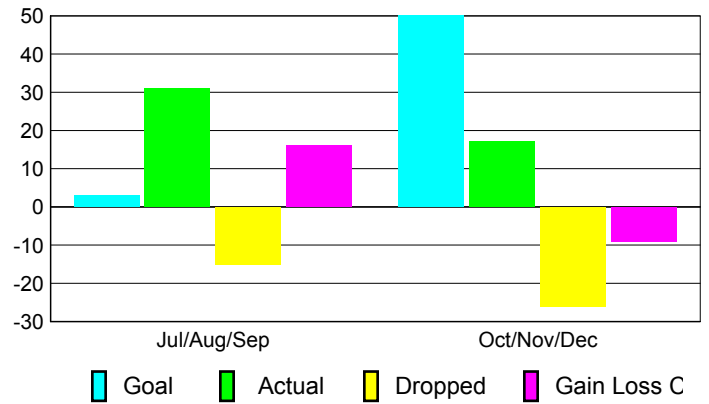

### YTD Status Quo Clubs 2010-2011

Status Quo Clubs Compared to Status Quo Members

## MEMBERSHIP

**Membership Results  
2010-2011**

**Membership  
2009-2010**

Month	Net Memb Goal	Actual New Memb	Actual Dropped Memb	Gain/Loss of Memb	Gain/Loss of Memb
Jul/Aug/Sep	3	31	-15	16	19
Oct/Nov/Dec	50	17	-26	-9	5
<b>Totals</b>	<b>53</b>	<b>48</b>	<b>-41</b>	<b>7</b>	<b>24</b>

### Membership Results 2010-2011

Goal, New, Dropped, Gain/Loss

### Comparison of Membership Gain/Loss

Current Year Compared to the Previous Year