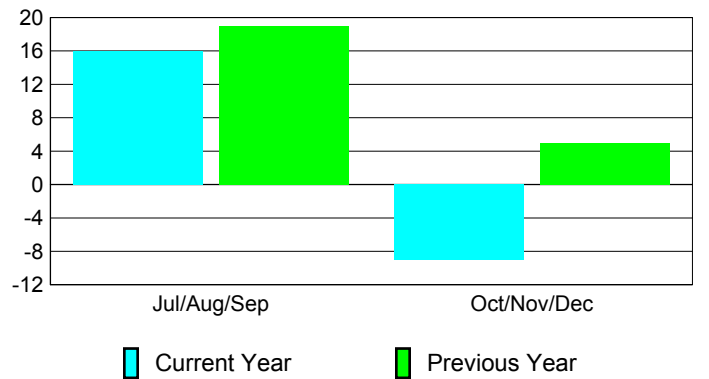

Comparison of Membership Gain/Loss

Current Year Compared to the Previous Year